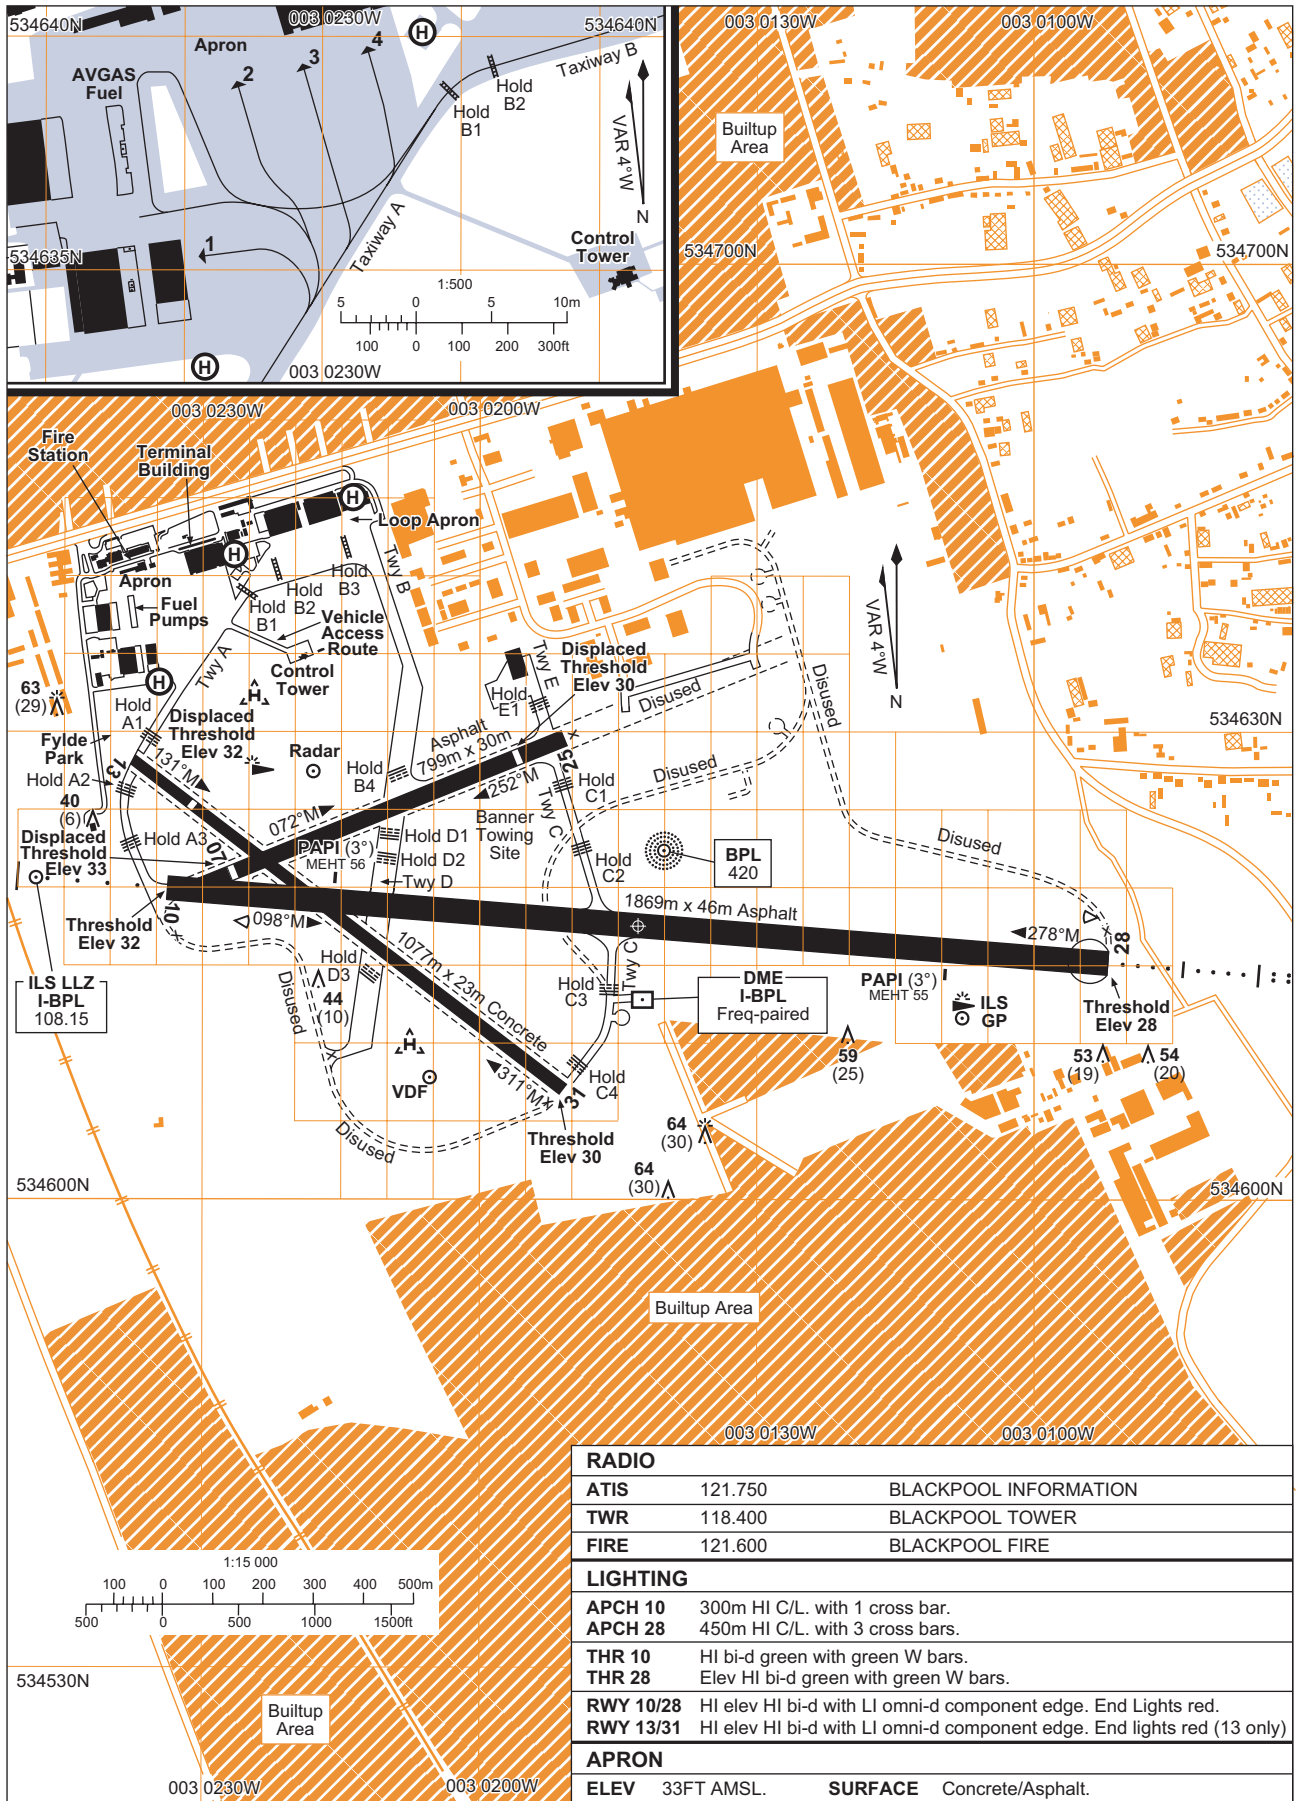

AERODROME CHART - ICAO

BEARINGS ARE MAGNETIC
ELEVATIONS IN FEET AMSL 64
HEIGHTS IN FEET ABOVE AD (30)

534618N 0030143W ELEV 34FT

BLACKPOOL EGNH

RADIO		
ATIS	121.750	BLACKPOOL INFORMATION
TWR	118.400	BLACKPOOL TOWER
FIRE	121.600	BLACKPOOL FIRE
LIGHTING		
APCH 10	300m HI C/L. with 1 cross bar.	
APCH 28	450m HI C/L. with 3 cross bars.	
THR 10	HI bi-d green with green W bars.	
THR 28	Elev HI bi-d green with green W bars.	
RWY 10/28	HI elev HI bi-d with LI omni-d component edge. End Lights red.	
RWY 13/31	HI elev HI bi-d with LI omni-d component edge. End lights red (13 only)	
APRON		
ELEV	33FT AMSL.	SURFACE Concrete/Asphalt.

CHANGE: PARKING AND DOCKING INSET ADDED. LIGHTING. OBSTACLE. LIGHTING.

AERO INFO DATE 15 NOV 06

INTENTIONALLY BLANK